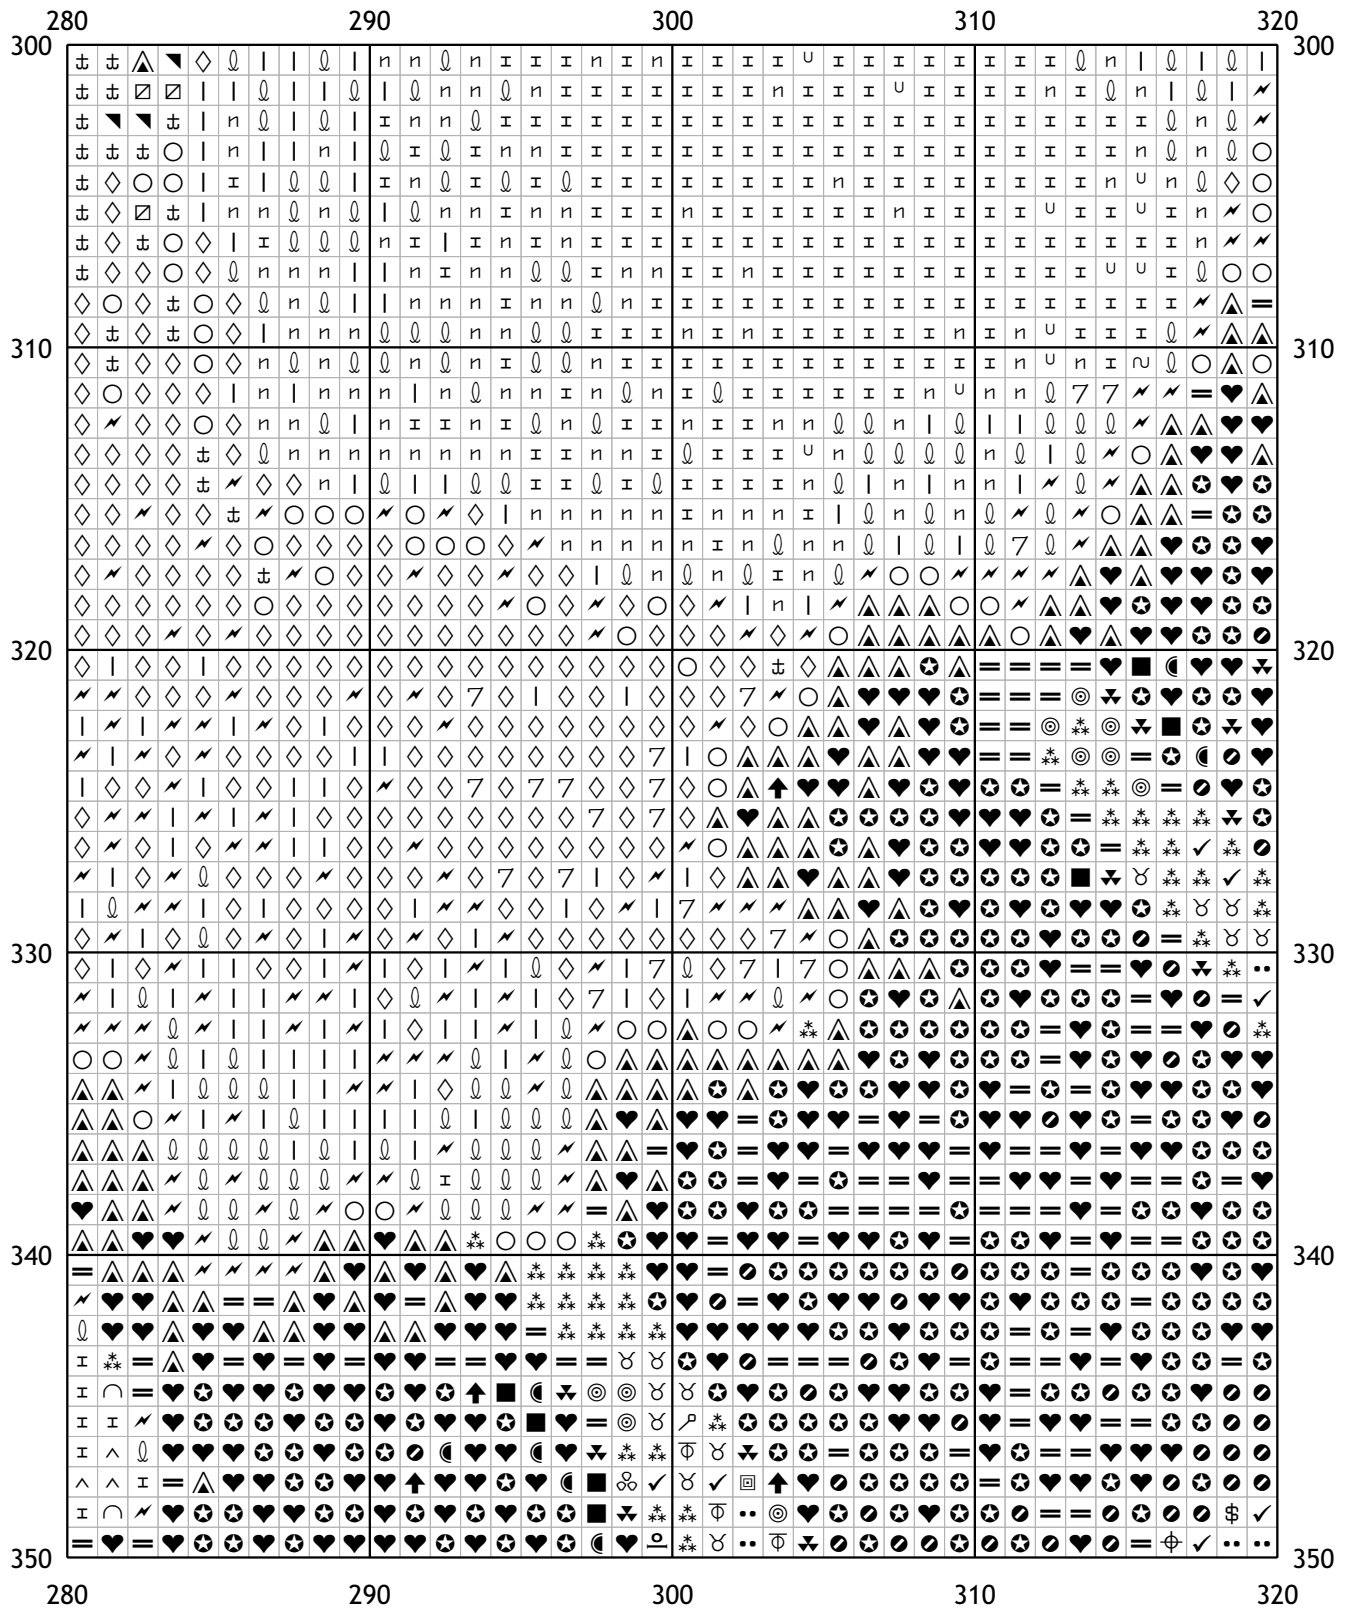

240		250		260		270		280			
300	| n q q n n q n q n	| n | | q q q q | |	| n q | / | q | | |	| n q | / | q | | |	| n q | / | q | | |	| n q | / | q | | |	| n q | / | q | | |	| n q | / | q | | |	| n q | / | q | | |	| n q | / | q | | |		
310	| q | n | | q n n |	| n | q | | q | | |	| n | q | | q | | |	| n | q | | q | | |	| n | q | | q | | |	| n | q | | q | | |	| n | q | | q | | |	| n | q | | q | | |	| n | q | | q | | |	| n | q | | q | | |	| n | q | | q | | |	
320	| n | q | | q n n |	| n | q | | q | | |	| n | q | | q | | |	| n | q | | q | | |	| n | q | | q | | |	| n | q | | q | | |	| n | q | | q | | |	| n | q | | q | | |	| n | q | | q | | |	| n | q | | q | | |	| n | q | | q | | |	
330	| n | q | | q n n |	| n | q | | q | | |	| n | q | | q | | |	| n | q | | q | | |	| n | q | | q | | |	| n | q | | q | | |	| n | q | | q | | |	| n | q | | q | | |	| n | q | | q | | |	| n | q | | q | | |	| n | q | | q | | |	
340	| n | q | | q n n |	| n | q | | q | | |	| n | q | | q | | |	| n | q | | q | | |	| n | q | | q | | |	| n | q | | q | | |	| n | q | | q | | |	| n | q | | q | | |	| n | q | | q | | |	| n | q | | q | | |	| n | q | | q | | |	
350	| n | q | | q n n |	| n | q | | q | | |	| n | q | | q | | |	| n | q | | q | | |	| n | q | | q | | |	| n | q | | q | | |	| n | q | | q | | |	| n | q | | q | | |	| n | q | | q | | |	| n | q | | q | | |	| n | q | | q | | |