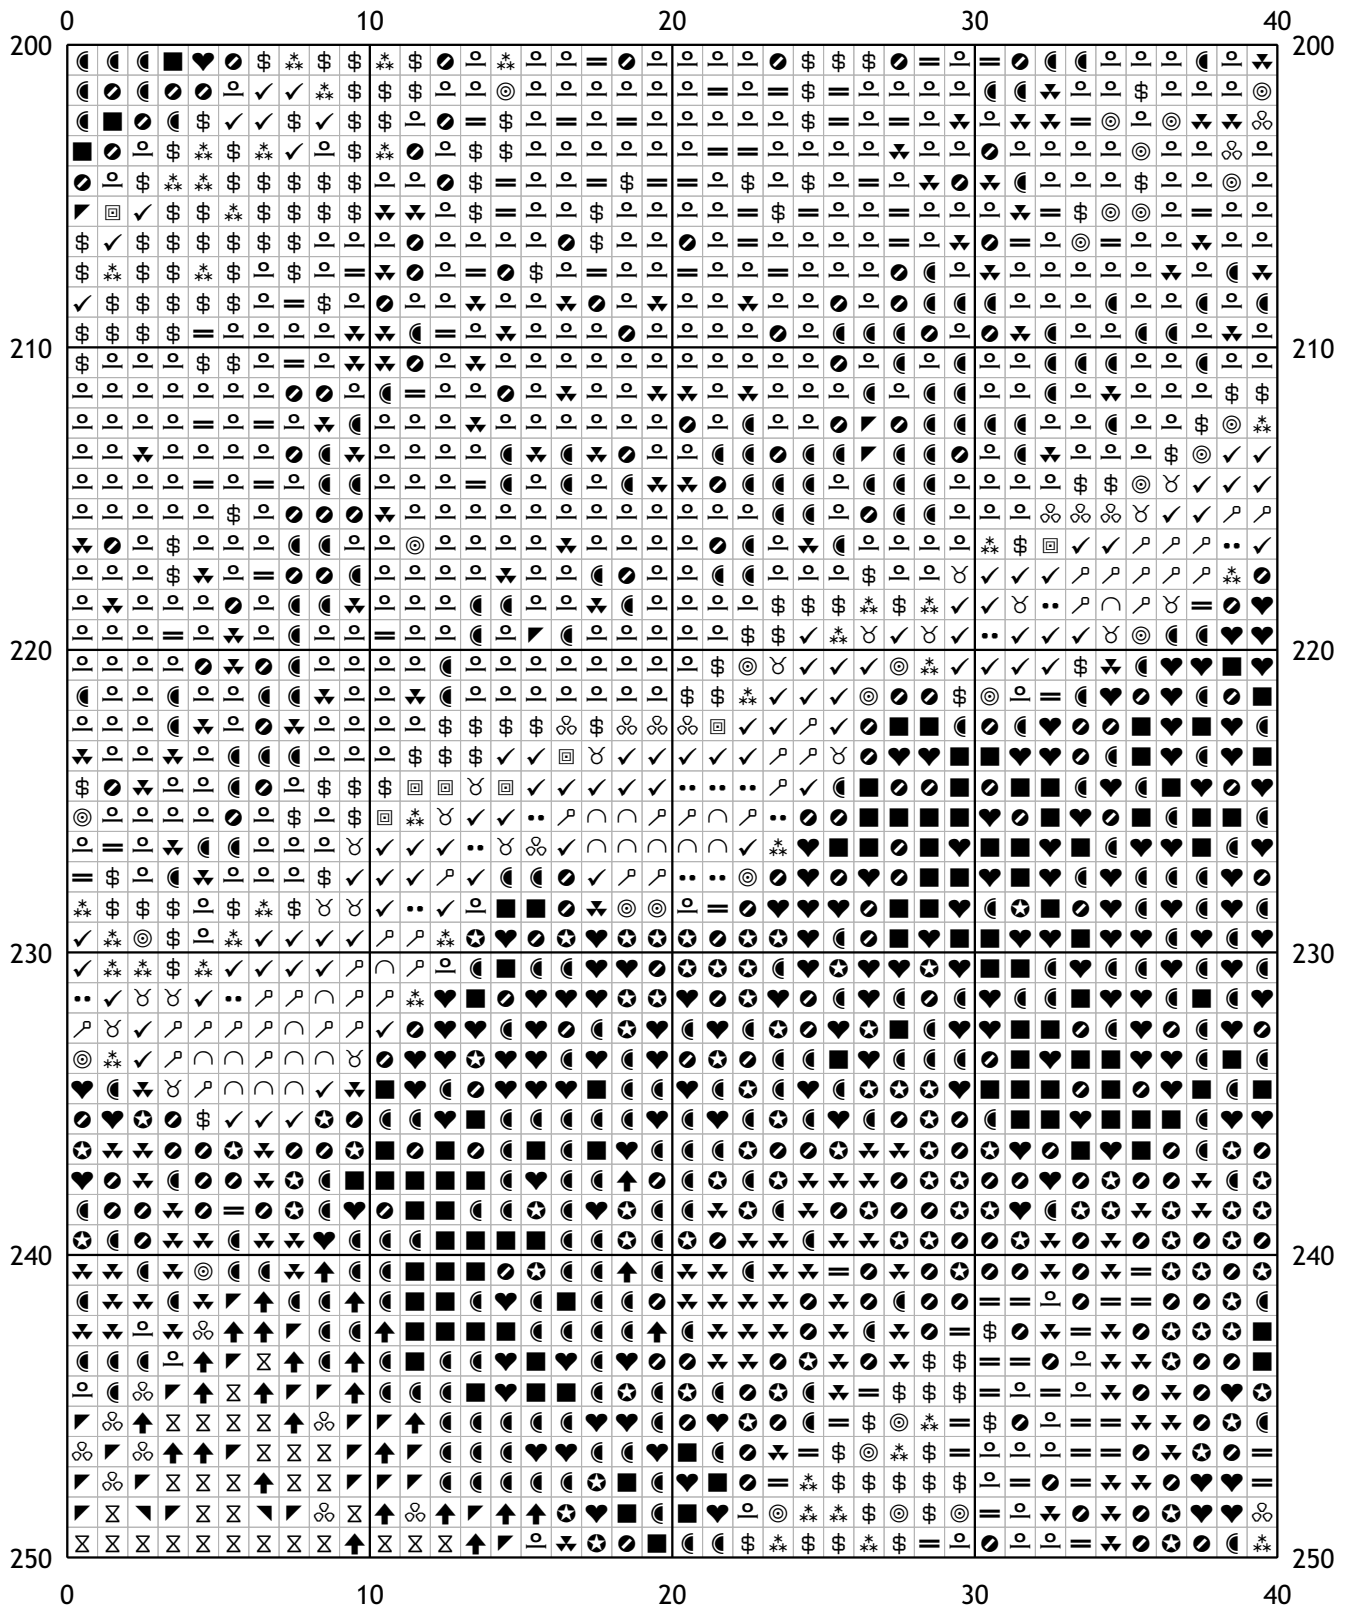

200	40	50	60	70	80	200
210	40	50	60	70	80	210
220	40	50	60	70	80	220
230	40	50	60	70	80	230
240	40	50	60	70	80	240
250	40	50	60	70	80	250