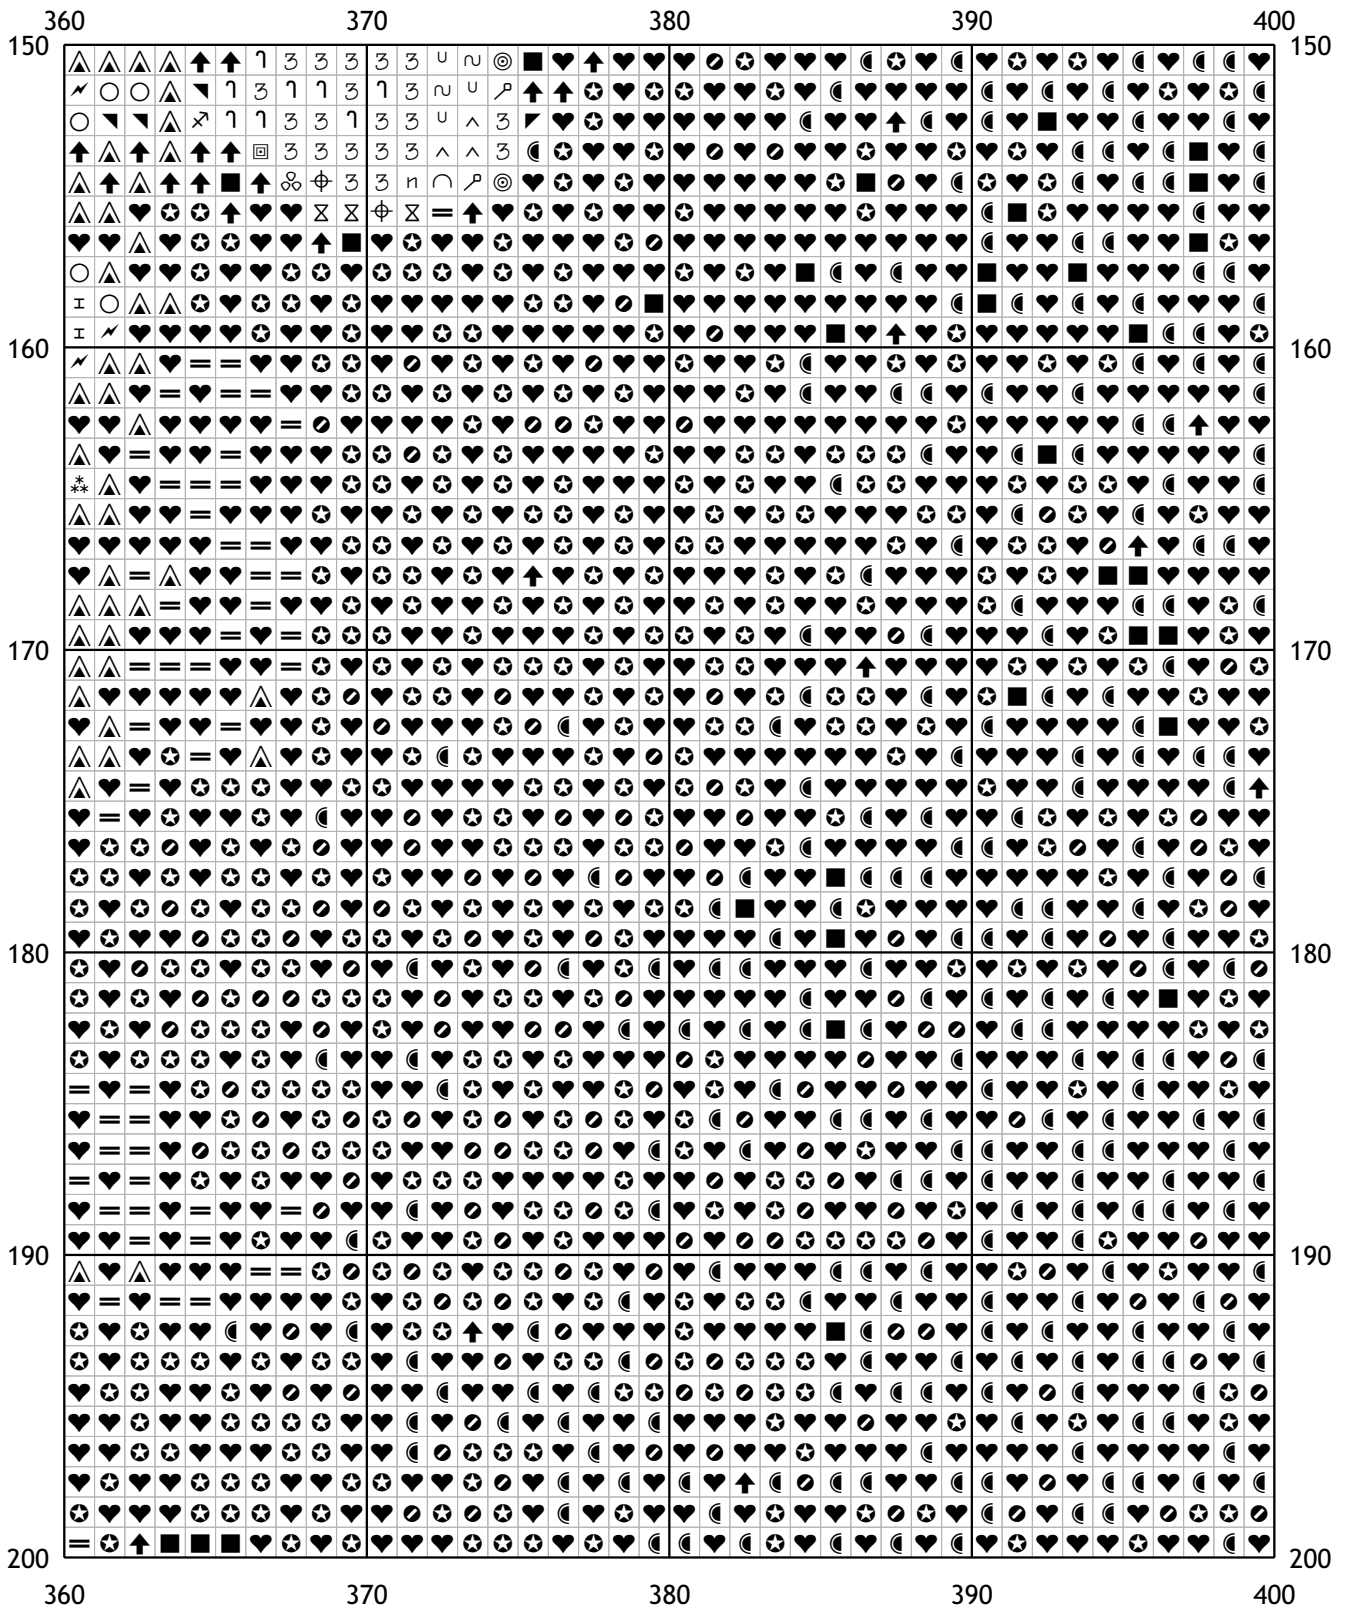

150	320	330	340	350	360	150
160	160	160	160	160	160	160
170	170	170	170	170	170	170
180	180	180	180	180	180	180
190	190	190	190	190	190	190
200	200	200	200	200	200	200
	320	330	340	350	360